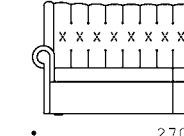

Features

capitonè

piping

recessed
plinthloose
cushion
cover

*Also available in the sofa bed version - check price list
sofa bed version*

Dimensions

SIDE

ARMCHAIR

2 SEATER SOFA

INTERMEDIATE SOFA

3 SEATER SOFA

MAXI SOFA

POUF 60x60

POUF 90x110

POUF 60x90

POUF 110x110