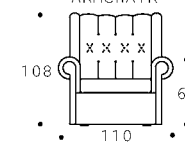

Features

capitonè

piping

recessed
plinthloose
cushion
cover

*Also available in the sofa bed version - check price list
sofa bed version*

Dimensions

SIDE

ARMCHAIR

2 SEATER SOFA

INTERMEDIATE SOFA

3 SEATER SOFA

MAXI SOFA

POUF 60x60

POUF 90x110

POUF 60x90

POUF 110x110