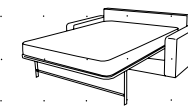

Features

capitonè

piping

recessed
plinthloose
cushion
cover

*Also available in the sofa bed version - check price list
sofa bed version*

Dimensions

SIDE

ARMCHAIR

2 SEATER SOFA

INTERMEDIATE SOFA

3 SEATER SOFA

MAXI SOFA

POUF 60x60

POUF 90x110

POUF 60x90

POUF 110x110