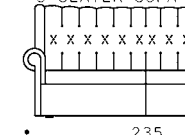

Features

capitonè

piping

recessed
plinthloose
cushion
cover

*Also available in the sofa bed version - check price list
sofa bed version*

Dimensions

SIDE

ARMCHAIR

2 SEATER SOFA

INTERMEDIATE SOFA

3 SEATER SOFA

MAXI SOFA

POUF 60x60

POUF 90x110

POUF 60x90

POUF 110x110