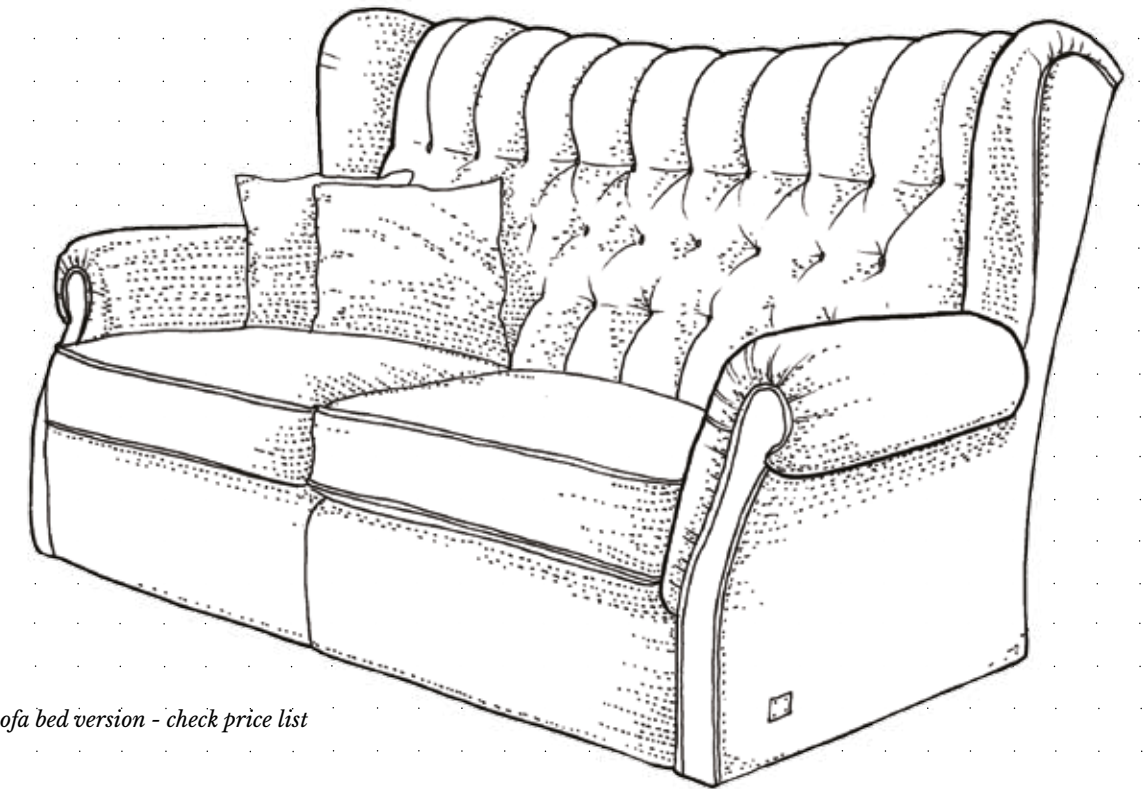

Features

capitonè

piping

recessed
plinth

loose
cushion
cover

*Also available in the sofa bed version - check price list
sofa bed version*

Dimensions

SIDE

ARMCHAIR

2 SEATER SOFA

INTERMEDIATE SOFA

3 SEATER SOFA

MAXI SOFA

POUF 60x60

POUF 90x110

POUF 60x90

POUF 110x110

POUF 90x90