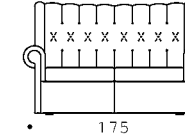

Features

capitonè

piping

recessed
plinthloose
cushion
cover

*Also available in the sofa bed version - check price list
sofa bed version*

Dimensions

SIDE

ARMCHAIR

2 SEATER SOFA

INTERMEDIATE SOFA

3 SEATER SOFA

MAXI SOFA

POUF 60x60

POUF 90x110

POUF 60x90

POUF 110x110