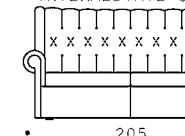

Features

capitonè

piping

recessed
plinthloose
cushion
cover

*Also available in the sofa bed version - check price list
sofa bed version*

Dimensions

SIDE

ARMCHAIR

2 SEATER SOFA

INTERMEDIATE SOFA

3 SEATER SOFA

MAXI SOFA

POUF 60x60

POUF 90x110

POUF 60x90

POUF 110x110